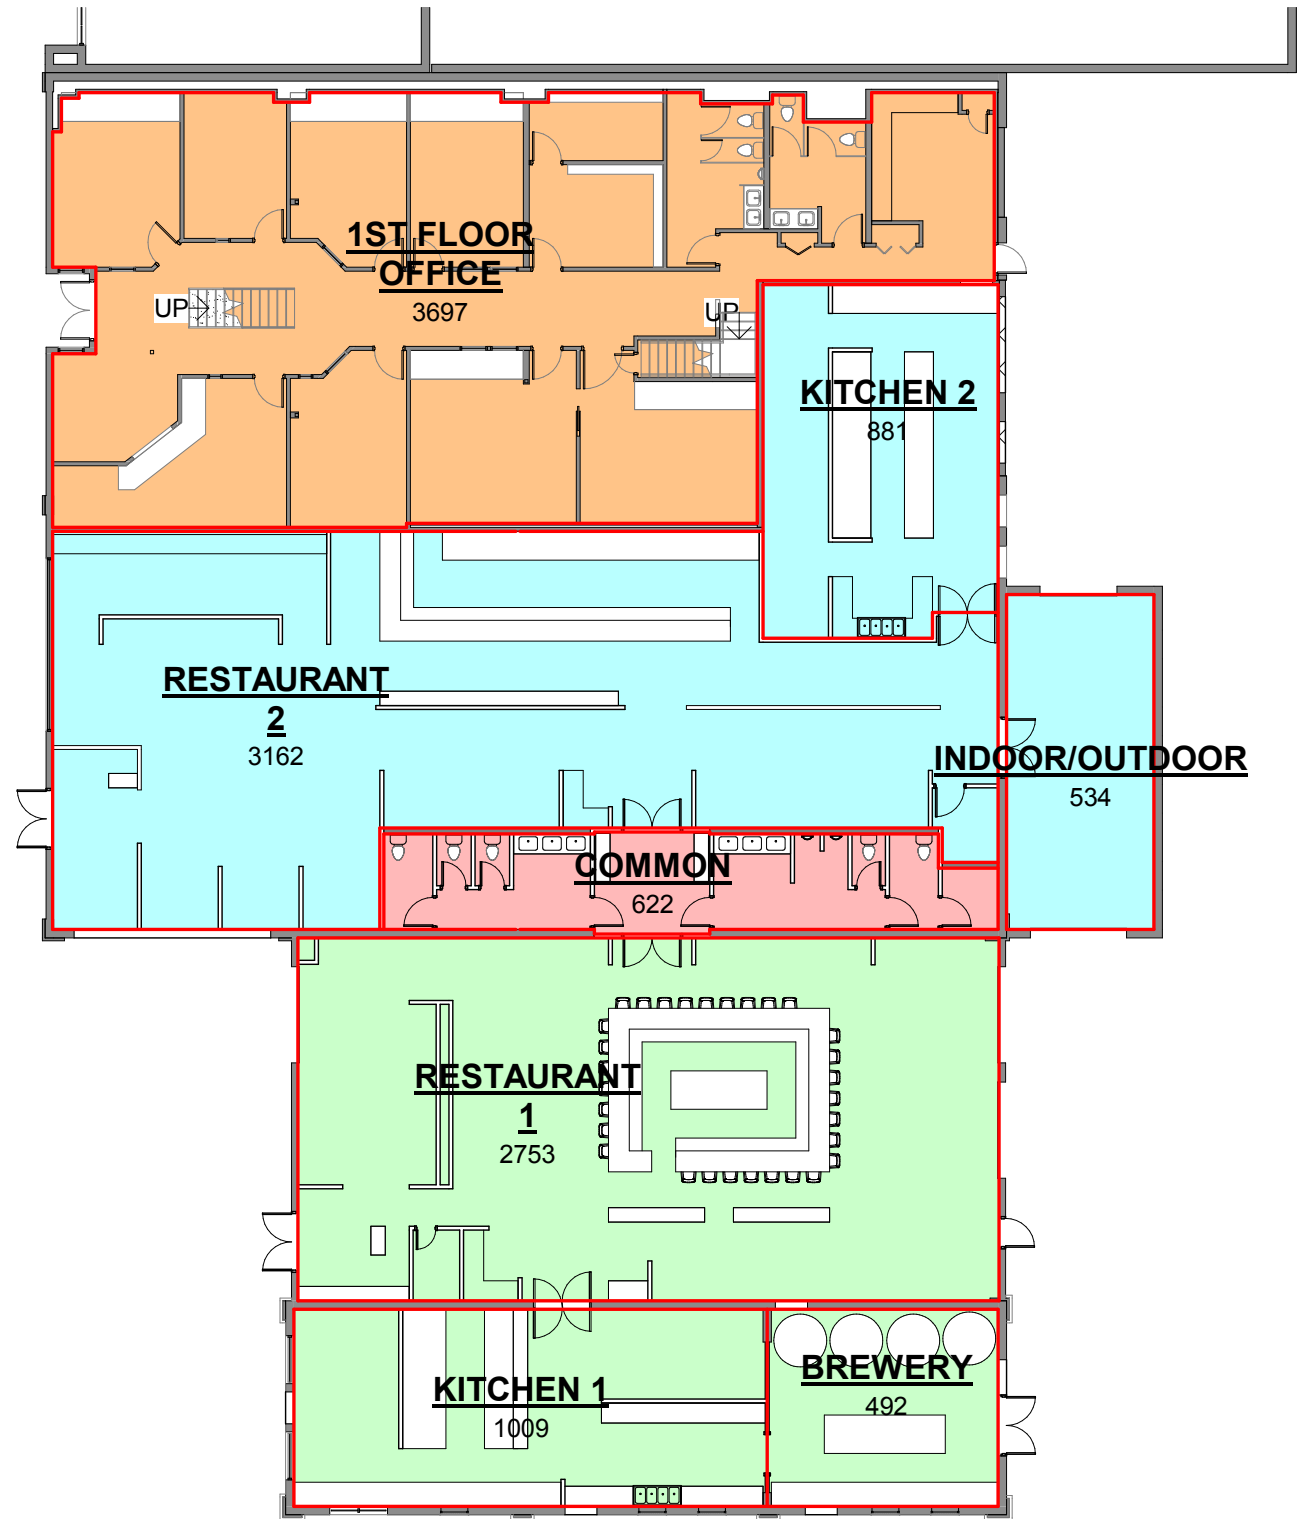

1 FIRST FLOOR PLAN
SCALE: 3/16" = 1'-0"

1 SECOND FLOOR PLAN
SCALE: 3/16" = 1'-0"

1 FIN. FLOOR

SCALE: 1" = 20'-0"

2 SECOND FLOOR

SCALE: 1" = 20'-0"